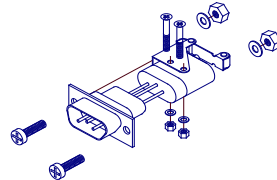

PARTS LIST

PART NO.	PART DESCRIPTION	AIRCRAFT OR ENGINE	CONDITION
HP201TR	TR INSP KIT 1 Engine	QTY in Kit	
AN960C10L	WASHER	12	
AN960-416	WASHER	2	
D6-1	WASHER	60	
D6-4	WASHER	4	
MS21043-3	NUT	14	
MS21043-4	NUT	4	
MS24665-151	COTTER PIN	6	
MS24665-153	COTTER PIN	5	
MS24665-302	COTTER PIN	2	
MS9364-10	NUT	4	
MS9464-09	PIN	4	
NAS1291C4M	NUT	10	
NAS1351C3-8	SCREW	10	
NAS620C416L	WASHER	4	
NAS620-416L	WASHER	16	
232-20268-503HP	SHOULDER BOLT	4	
232-20426-1HP	BUSHING	4	
3515-28-04	WASHER	4	
45-12216-1HP	BEARING	4	

PARTS LIST

PART NO.	PART DESCRIPTION	AIRCRAFT OR ENGINE	CONDITION
----------	------------------	--------------------	-----------

**DPI Switch & Plate Kit
45-12370-10TR**

QTY	PART NUMBER	DESCRIPTION
1	45-0008-KIT	DPI SWITCH & ACTUATOR KIT
1	45-12368-KIT	DPI PIVOT ARM KIT
1	45-12370-1HP	MOUNTING PLATE ASSY.
2	MS24694-C3	SCREW
2	MS35333-72	WASHER
2	MS21043-08	NUT

**Switch Plate
45-12370-1HP**

QTY	PART NUMBER	DESCRIPTION
1	45-12368-KIT	DPI PIVOT ARM KIT
1	45-12370-1HP	MOUNTING PLATE ASSY.
2	MS24694-C3	SCREW
2	MS35333-72	WASHER
2	MS21043-08	NUT

**DPI Switch & Actuator Kit
45-0008-KIT**