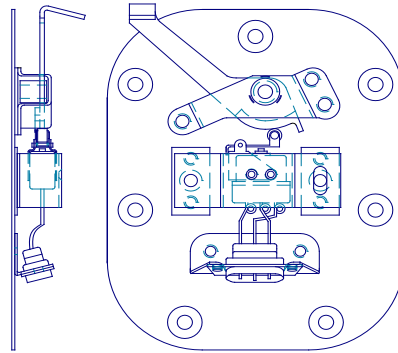

PARTS LIST

PART NO.	PART DESCRIPTION	AIRCRAFT OR ENGINE	CONDITION
HP201TR	Kit-One Engine (1400 HR)	Learjet, HS125	NEW

PARTS LIST

PART NO.	PART DESCRIPTION	AIRCRAFT OR ENGINE	CONDITION
----------	------------------	--------------------	-----------

HP200TR	TR INSP KIT 2 Engines	QTY in Kit
AN960C10L	WASHER	24
AN960-416	WASHER	4
D6-1	WASHER	120
D6-4	WASHER	8
MS21043-3	NUT	28
MS21043-4	NUT	8
MS24665-151	COTTER PIN	12
MS24665-153	COTTER PIN	10
MS24665-302	COTTER PIN	4
MS9364-10	NUT	8
MS9464-09	PIN	8
NAS1291C4M	NUT	20
NAS1351C3-8	SCREW	20
NAS620C416L	WASHER	8
NAS620-416L	WASHER	32
232-20268-503HP	SHOULDER BOLT	8
232-20426-1HP	BUSHING	8
3515-28-04	WASHER	8
45-12216-1HP	BEARING	8

PARTS LIST

PART NO.	PART DESCRIPTION	AIRCRAFT OR ENGINE	CONDITION
HP201TR	TR INSP KIT 1 Engine	QTY in Kit	
AN960C10L	WASHER	12	
AN960-416	WASHER	2	
D6-1	WASHER	60	
D6-4	WASHER	4	
MS21043-3	NUT	14	
MS21043-4	NUT	4	
MS24665-151	COTTER PIN	6	
MS24665-153	COTTER PIN	5	
MS24665-302	COTTER PIN	2	
MS9364-10	NUT	4	
MS9464-09	PIN	4	
NAS1291C4M	NUT	10	
NAS1351C3-8	SCREW	10	
NAS620C416L	WASHER	4	
NAS620-416L	WASHER	16	
232-20268-503HP	SHOULDER BOLT	4	
232-20426-1HP	BUSHING	4	
3515-28-04	WASHER	4	
45-12216-1HP	BEARING	4	

PARTS LIST

PART NO.	PART DESCRIPTION	AIRCRAFT OR ENGINE	CONDITION
----------	------------------	--------------------	-----------

**DPI Switch & Plate Kit
45-12370-10TR**

QTY	PART NUMBER	DESCRIPTION
1	45-0008-KIT	DPI SWITCH & ACTUATOR KIT
1	45-12368-KIT	DPI PIVOT ARM KIT
1	45-12370-1HP	MOUNTING PLATE ASSY.
2	MS24694-C3	SCREW
2	MS35333-72	WASHER
2	MS21043-08	NUT