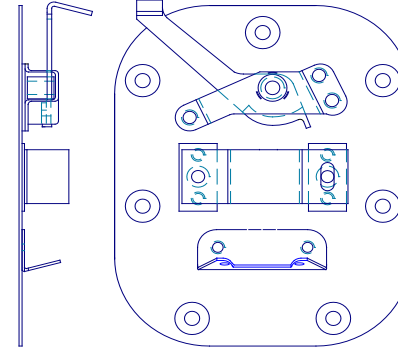

HP200TR	TR INSP KIT 2 Engines	QTY in Kit
AN960C10L	WASHER	24
AN960-416	WASHER	4
D6-1	WASHER	120
D6-4	WASHER	8
MS21043-3	NUT	28
MS21043-4	NUT	8
MS24665-151	COTTER PIN	12
MS24665-153	COTTER PIN	10
MS24665-302	COTTER PIN	4
MS9364-10	NUT	8
MS9464-09	PIN	8
NAS1291C4M	NUT	20
NAS1351C3-8	SCREW	20
NAS620C416L	WASHER	8
NAS620-416L	WASHER	32
232-20268-503HP	SHOULDER BOLT	8
232-20426-1HP	BUSHING	8
3515-28-04	WASHER	8
45-12216-1HP	BEARING	8

PARTS LIST

PART NO.	PART DESCRIPTION	AIRCRAFT OR ENGINE	CONDITION
HP201TR	TR INSP KIT 1 Engine	QTY in Kit	
AN960C10L	WASHER	12	
AN960-416	WASHER	2	
D6-1	WASHER	60	
D6-4	WASHER	4	
MS21043-3	NUT	14	
MS21043-4	NUT	4	
MS24665-151	COTTER PIN	6	
MS24665-153	COTTER PIN	5	
MS24665-302	COTTER PIN	2	
MS9364-10	NUT	4	
MS9464-09	PIN	4	
NAS1291C4M	NUT	10	
NAS1351C3-8	SCREW	10	
NAS620C416L	WASHER	4	
NAS620-416L	WASHER	16	
232-20268-503HP	SHOULDER BOLT	4	
232-20426-1HP	BUSHING	4	
3515-28-04	WASHER	4	
45-12216-1HP	BEARING	4	

PARTS LIST

PART NO.	PART DESCRIPTION	AIRCRAFT OR ENGINE	CONDITION
----------	------------------	--------------------	-----------

**DPI Switch & Plate Kit
45-12370-10TR**

QTY	PART NUMBER	DESCRIPTION
1	45-0008-KIT	DPI SWITCH & ACTUATOR KIT
1	45-12368-KIT	DPI PIVOT ARM KIT
1	45-12370-1HP	MOUNTING PLATE ASSY.
2	MS24694-C3	SCREW
2	MS35333-72	WASHER
2	MS21043-08	NUT

**Switch Plate
45-12370-1HP**

QTY	PART NUMBER	DESCRIPTION
1	45-12368-KIT	DPI PIVOT ARM KIT
1	45-12370-1HP	MOUNTING PLATE ASSY.
2	MS24694-C3	SCREW
2	MS35333-72	WASHER
2	MS21043-08	NUT

**DPI Switch & Actuator Kit
45-0008-KIT**